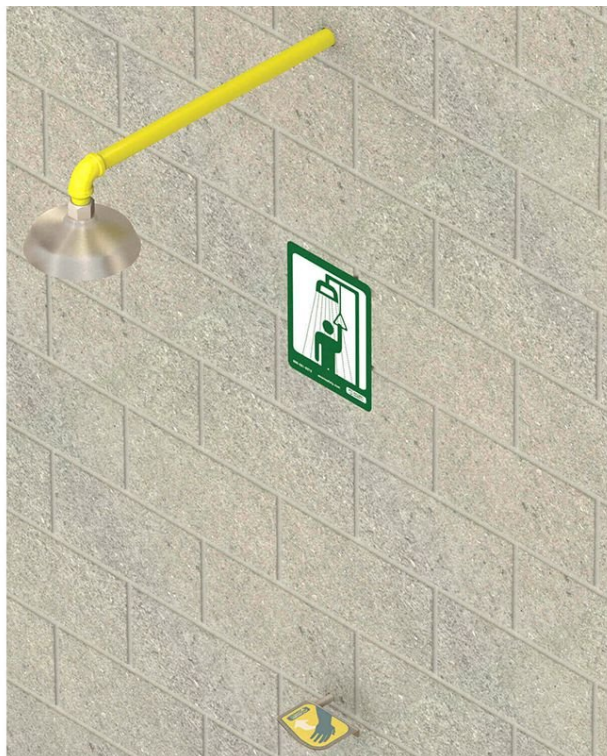

Freeze Resistant Stainless Steel Emergency Drench Shower

Product Code: SS2200-FRV

You can rely on this freeze resistant stainless steel emergency shower. Wall mounted for unparalleled stability, the unit's diminutive proportions keep it out of the way of your workers, while the stainless steel construction means that it will outlast lesser products several times over. The unit also comes with bright yellow detailing to aid visibility, even in smoky or dusty environments or in emergency situations where the user's eyesight might be compromised.

To activate this stainless steel wall mounted emergency drench shower you just need to press on the push handle. Once activated, the unit will discharge water without interruption thanks to a stay-open ball valve. We take safety seriously here at Safety-Eyewash.co.uk, which is why we've also included a waterproof inspector's tag so that you can undertake weekly safety testing and comply with ANSI Z358.1 guidelines. To read more about the guidelines, [visit our guide to ANSI regulations](#).

Height (excluding pull rod): 286mm

Material: galvanised yellow-coated pipe, stainless steel shower head and pull handle, brass 1" male BSP connector

1" chrome plated stay open shower ball valve with push handle

Length (wall to centre of shower head): 336mm

Shower head diameter: 200mm

Water pressure: 2.07 - 6.21 bar

Flow Rate: 75.70 litres per minute

Extras

There are currently no accessories available for this wall mounted stainless steel emergency decontamination shower.